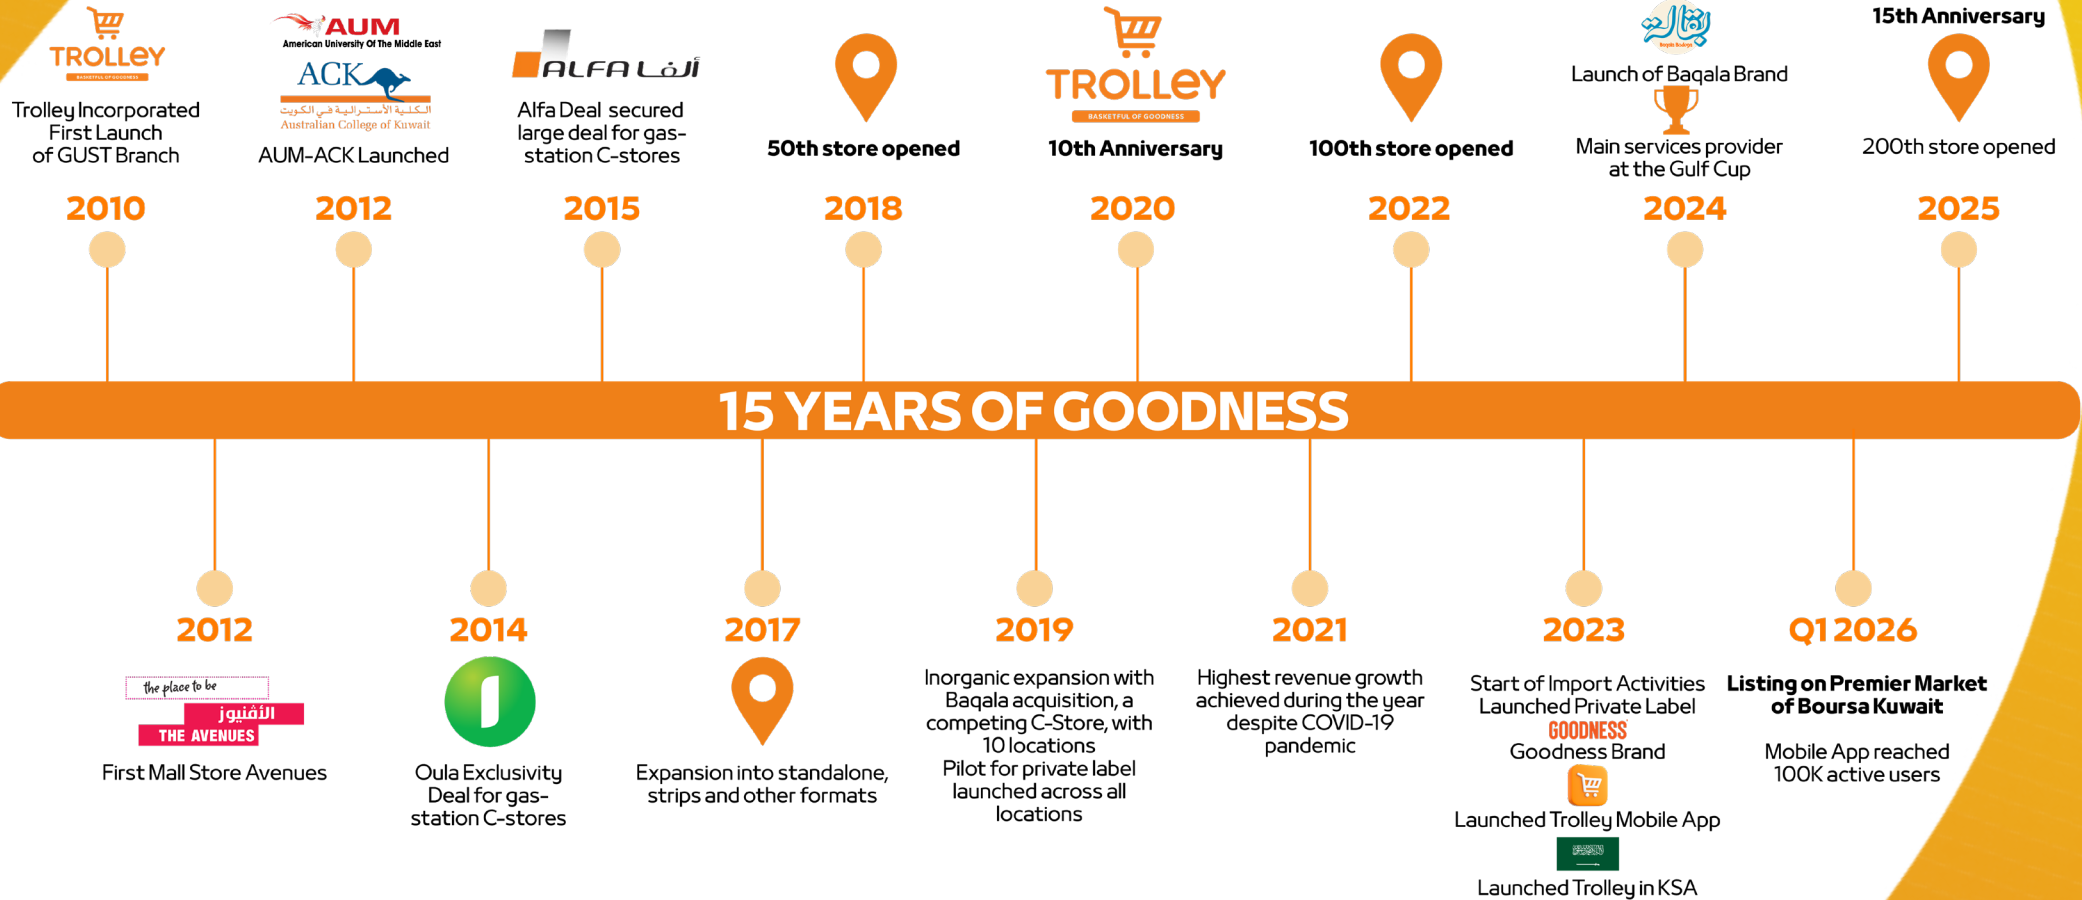

15 YEARS OF GOODNESS